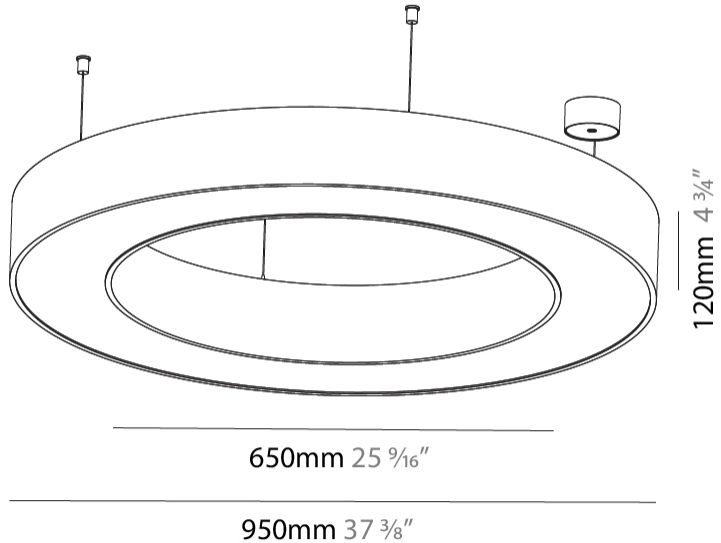

GENERAL

Series: Glorious
Subseries: Glorious
Brand: Prolicht
Division: Architectural
Mounting Type: Suspension
Mounting Location: Ceiling
Subcategory: Ambient

PHYSICAL

Shape: Round
Diameter (mm): 950
Diameter (in): 37 ³/₈
Height (mm): 120
Height (in): 4 ³/₄
Max. Overall Height (mm): 2120
Max. Overall Height (in): 83 ⁷/₁₆
Light Distribution: Direct
Weight (kg): 9.172
Weight (lbs): 20.22
Diffuser: [PMMA - Opal or Micro-Prism](#)
Fixture Finish: [SSR / BKV / CWI / CRY / HAB / UFT / ITA / RUA / FTG / MYG / LOD / PUS / FRO / FUP / KIA / POP / BLS / SPG / MEY / GOH / GUM / CHC / COM / ABZ / JAG / OBR / MOS / ROR](#)
Fixture Material: Aluminum

ELECTRICAL

Lamp Type: LED (Zhaga Standard)
Input Wattage (W): 45
Total Output Wattage (W): 36 / 28.8 (3500K)
Dimming: [Non-Dimming / Phase Dimming (120Vac only) / 0-10V Dimming](#)
Driver Included: Yes
Driver Location: Integrated
Driver Type: Constant Current
Driver Class: Class 2
Input Voltage (V): 120 - 277
Constant Current (MA): 350 / 900 (3500K)

LED

Color Temperature (°K): [3000 / 3500 / 4000](#)
Max. Delivered Lumen (lm): 4150 / 4302 / 4390
CRI: >80 CRI
Efficiency (%): 65
Lamp Life (hrs): 50000

OPTICAL

RATINGS AND CERTIFICATIONS

Certified By: Certified for North American Standards
IP rating: IP20